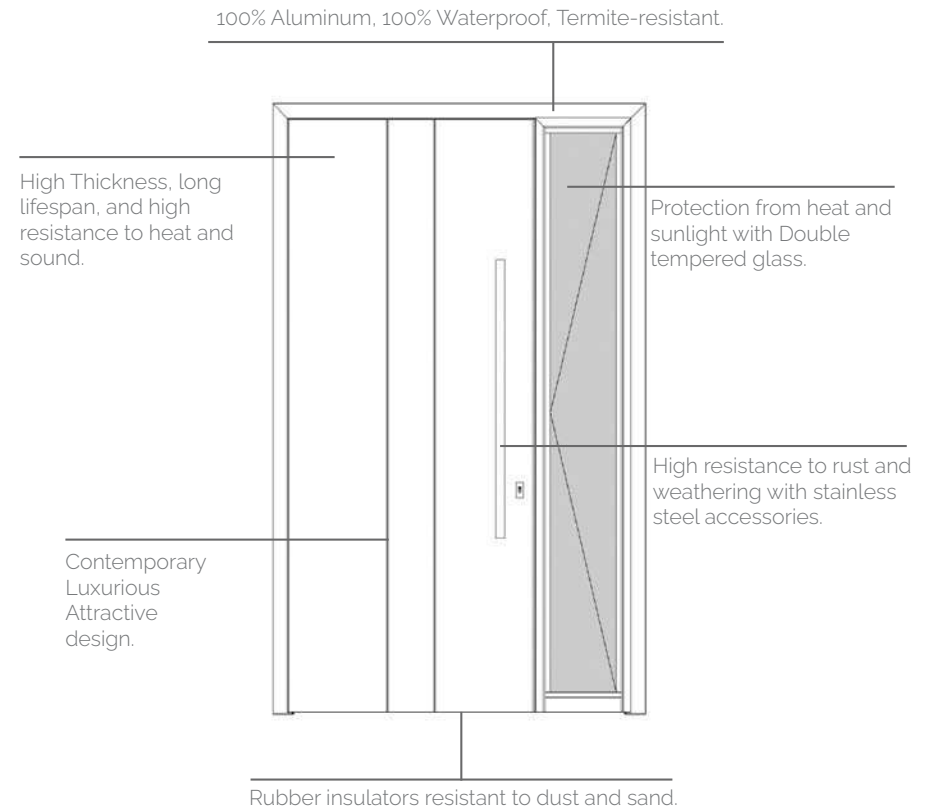

EXODOR Features

- Water Proof
- Termite Proof
- Heat Insulating
- UV light Resistant
- Tempered Double Glass
- Dust Insulating
- Flame Retardant
- Sound Insulating

A modern interior space featuring a dark wood double door with a vertical handle and lock. To the right is a wall with light-colored, veined marble. In front of the wall is a long, low wooden bench with two legs. On the bench are two small, dark, stylized human figures and a pair of shoes. To the right of the bench is a small, leafy tree. The floor is made of large, light-colored tiles. The lighting is warm and focused on the door and bench area.