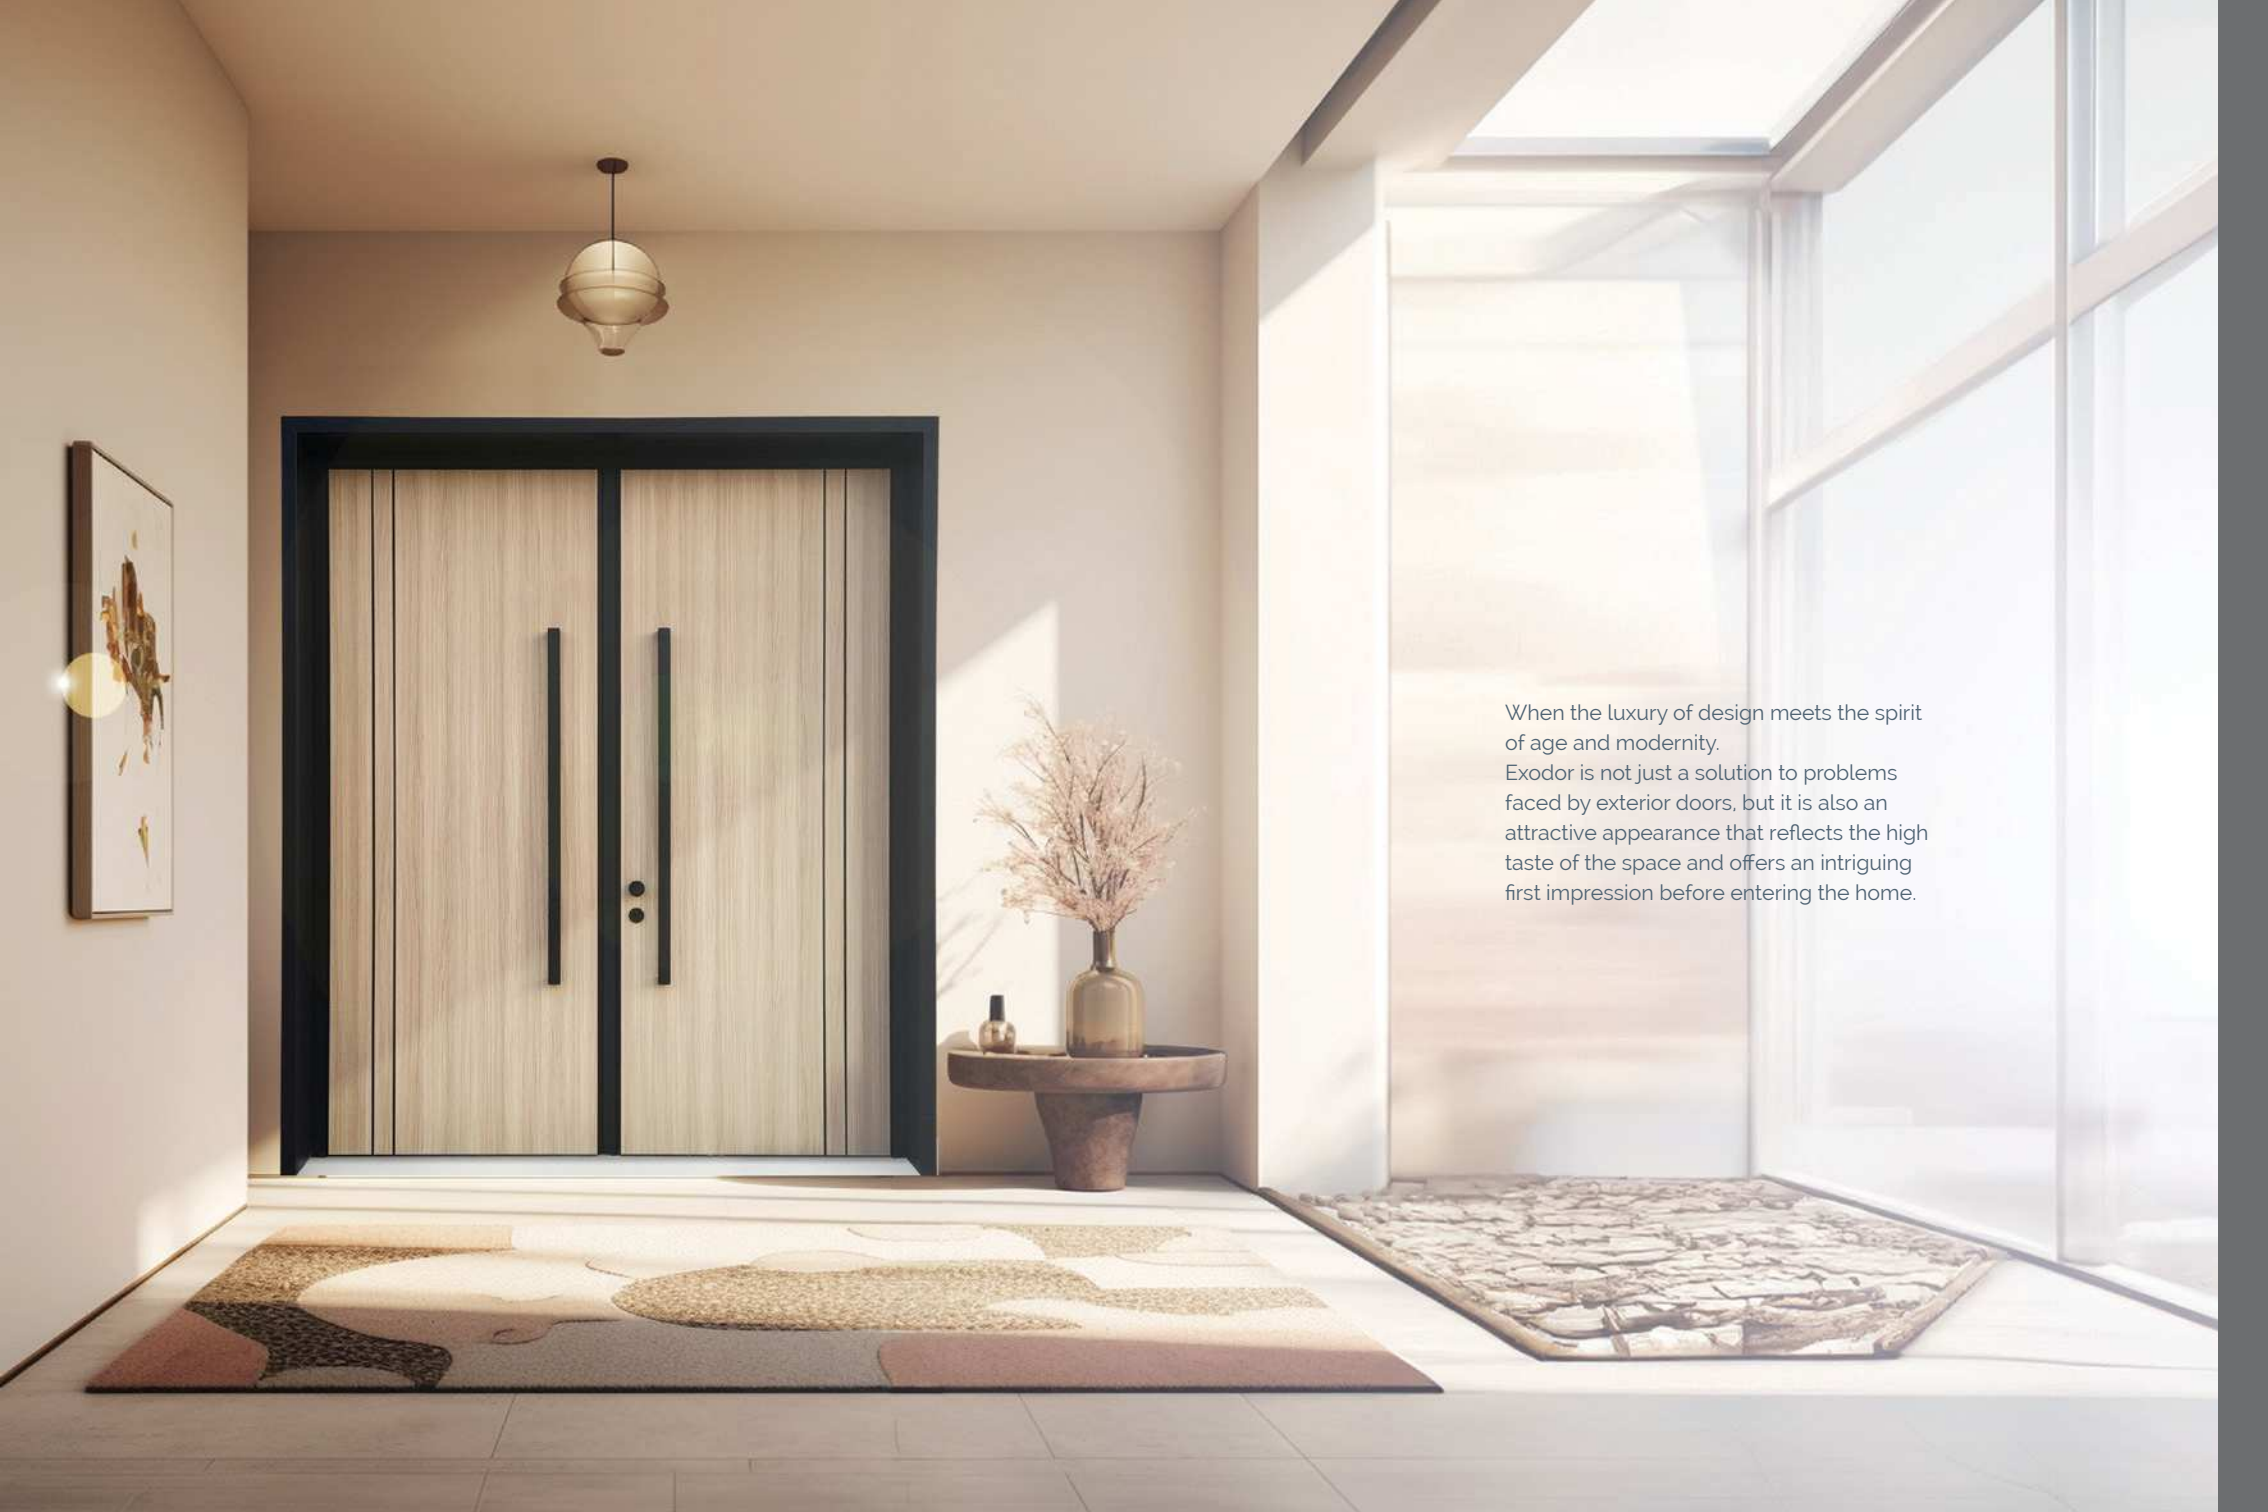

When the luxury of design meets the spirit of age and modernity. Exodor is not just a solution to problems faced by exterior doors, but it is also an attractive appearance that reflects the high taste of the space and offers an intriguing first impression before entering the home.