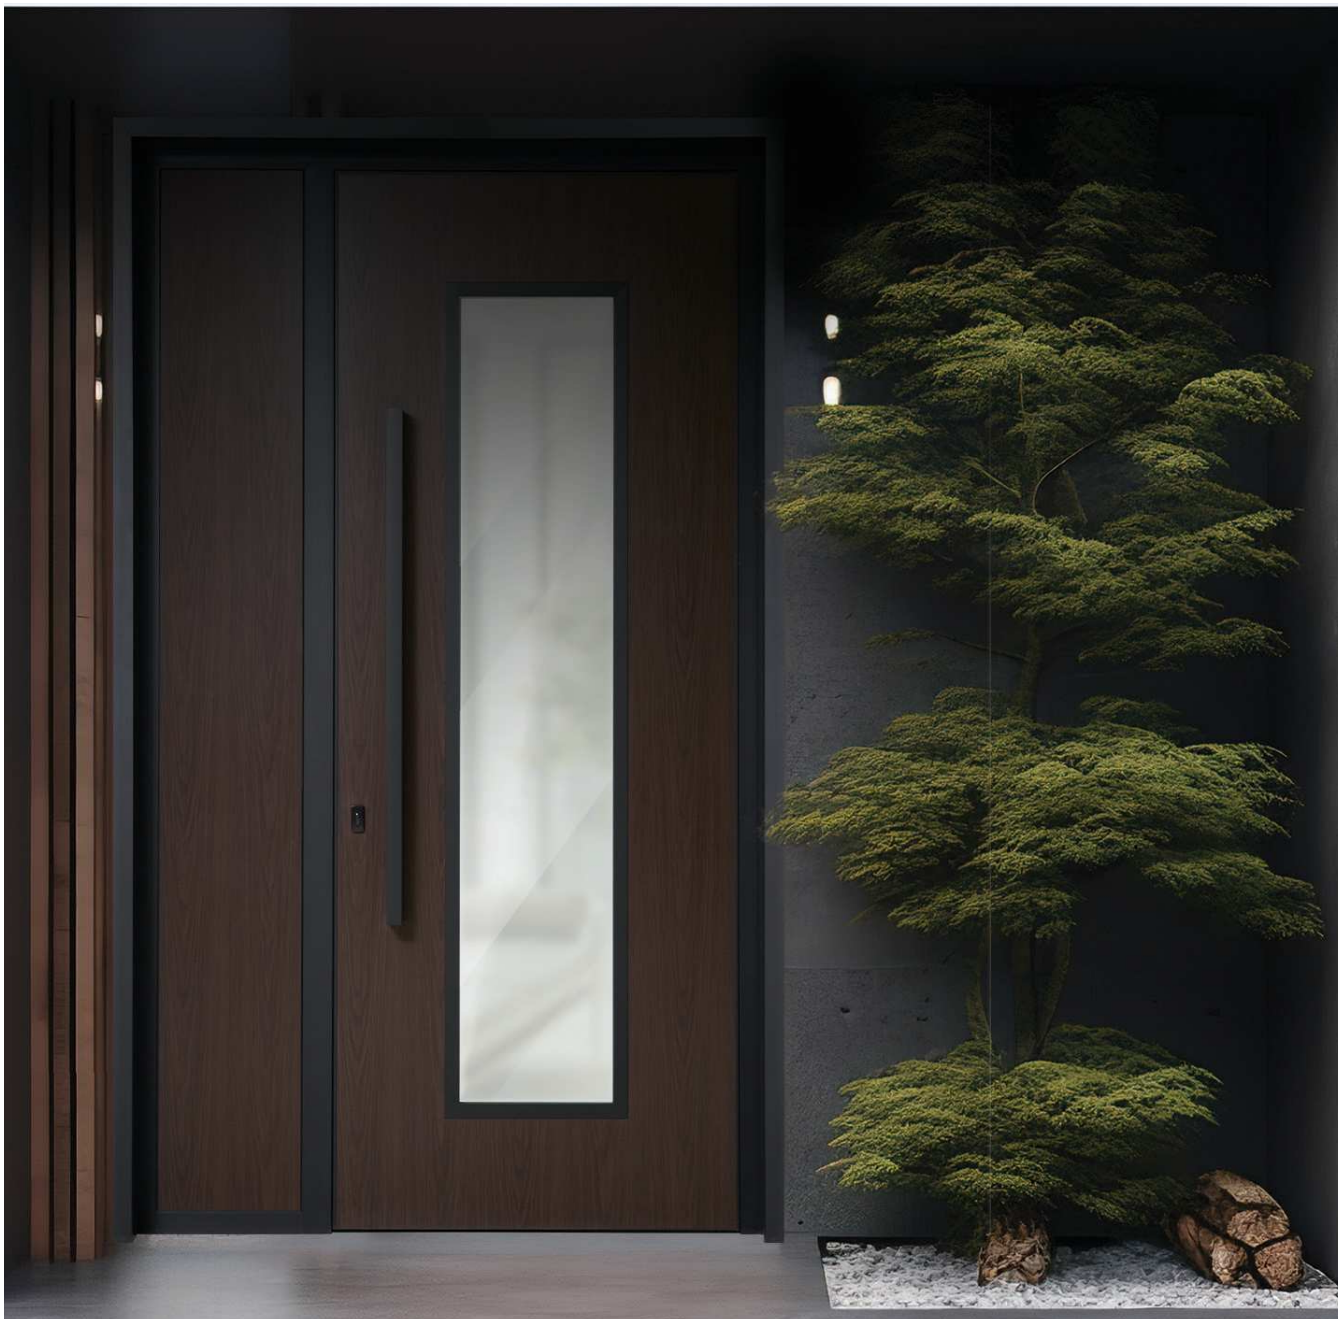

FAHAM DOORS

2025 | 2026 Catalog

EXODOR

By Faham Doors

EXODOR by Faham Doors

Exterior doors serve as the entryway to your home, providing security and protection from the outside world while also creating a welcoming first impression. Exodoor by Faham Doors come in a variety of styles, materials, and finishes, allowing you to choose a door that reflects your own personal style and complements the overall design of your home.

EXODOR Specifications

100% Aluminum is essential for the GCC. A strong Condations aluminum frame ensures durability and robustness. Double glazed glass provides excellent heat resistance and sound insulation, making it the ideal choice for the region.

EXODOR Features

- Water Proof
- Termite Proof
- Heat Insulating
- UV light Resistant
- Tempered Double Glass
- Dust Insulating
- Flame Retardant
- Sound Insulating

A modern interior space featuring a dark wood double door with a vertical handle and lock. To the right is a wall with light-colored, veined marble. In front of the wall is a long, low wooden bench with two legs. On the bench are two small, dark, stylized human figures and a pair of shoes. To the right of the bench is a small, leafy tree. The floor is made of large, light-colored tiles. The lighting is warm and focused on the door and bench area.