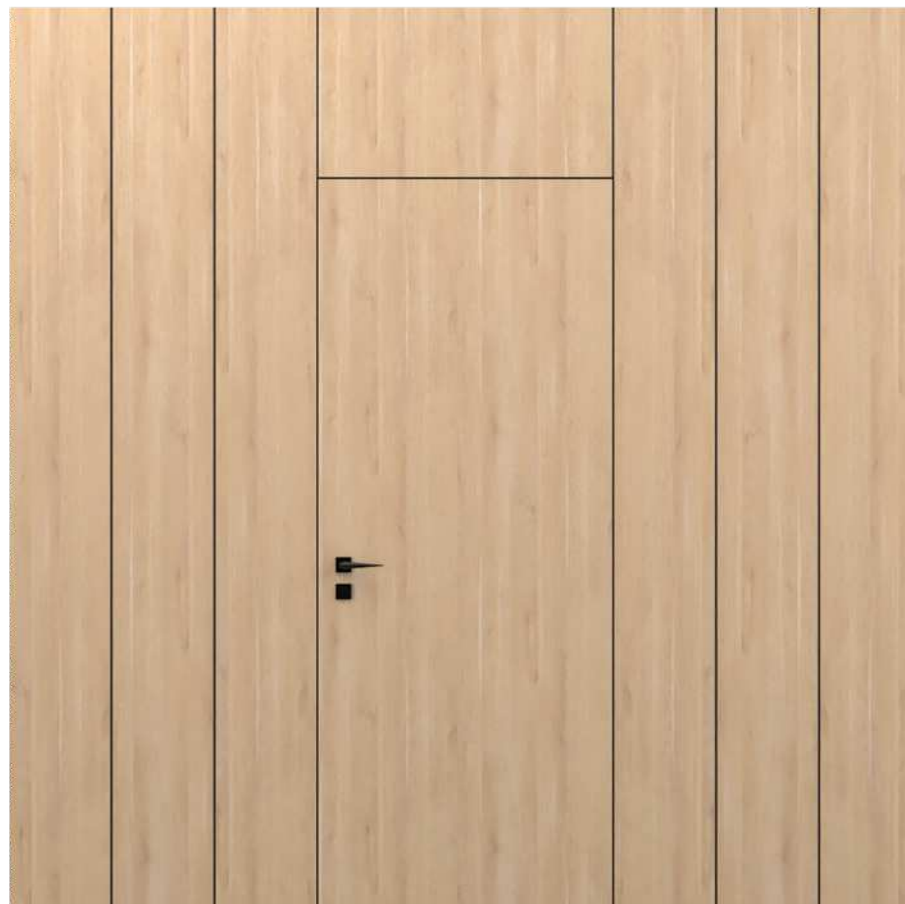

LINEA Interior Doors

Linea Flush

Linea Vertical

Linea M

Linea Wall

Interior Doors **Accessories**

SMART LOCK KX06

- Finger Print
- Password
- ID Card
- Mobile App
- Mechanical Keys