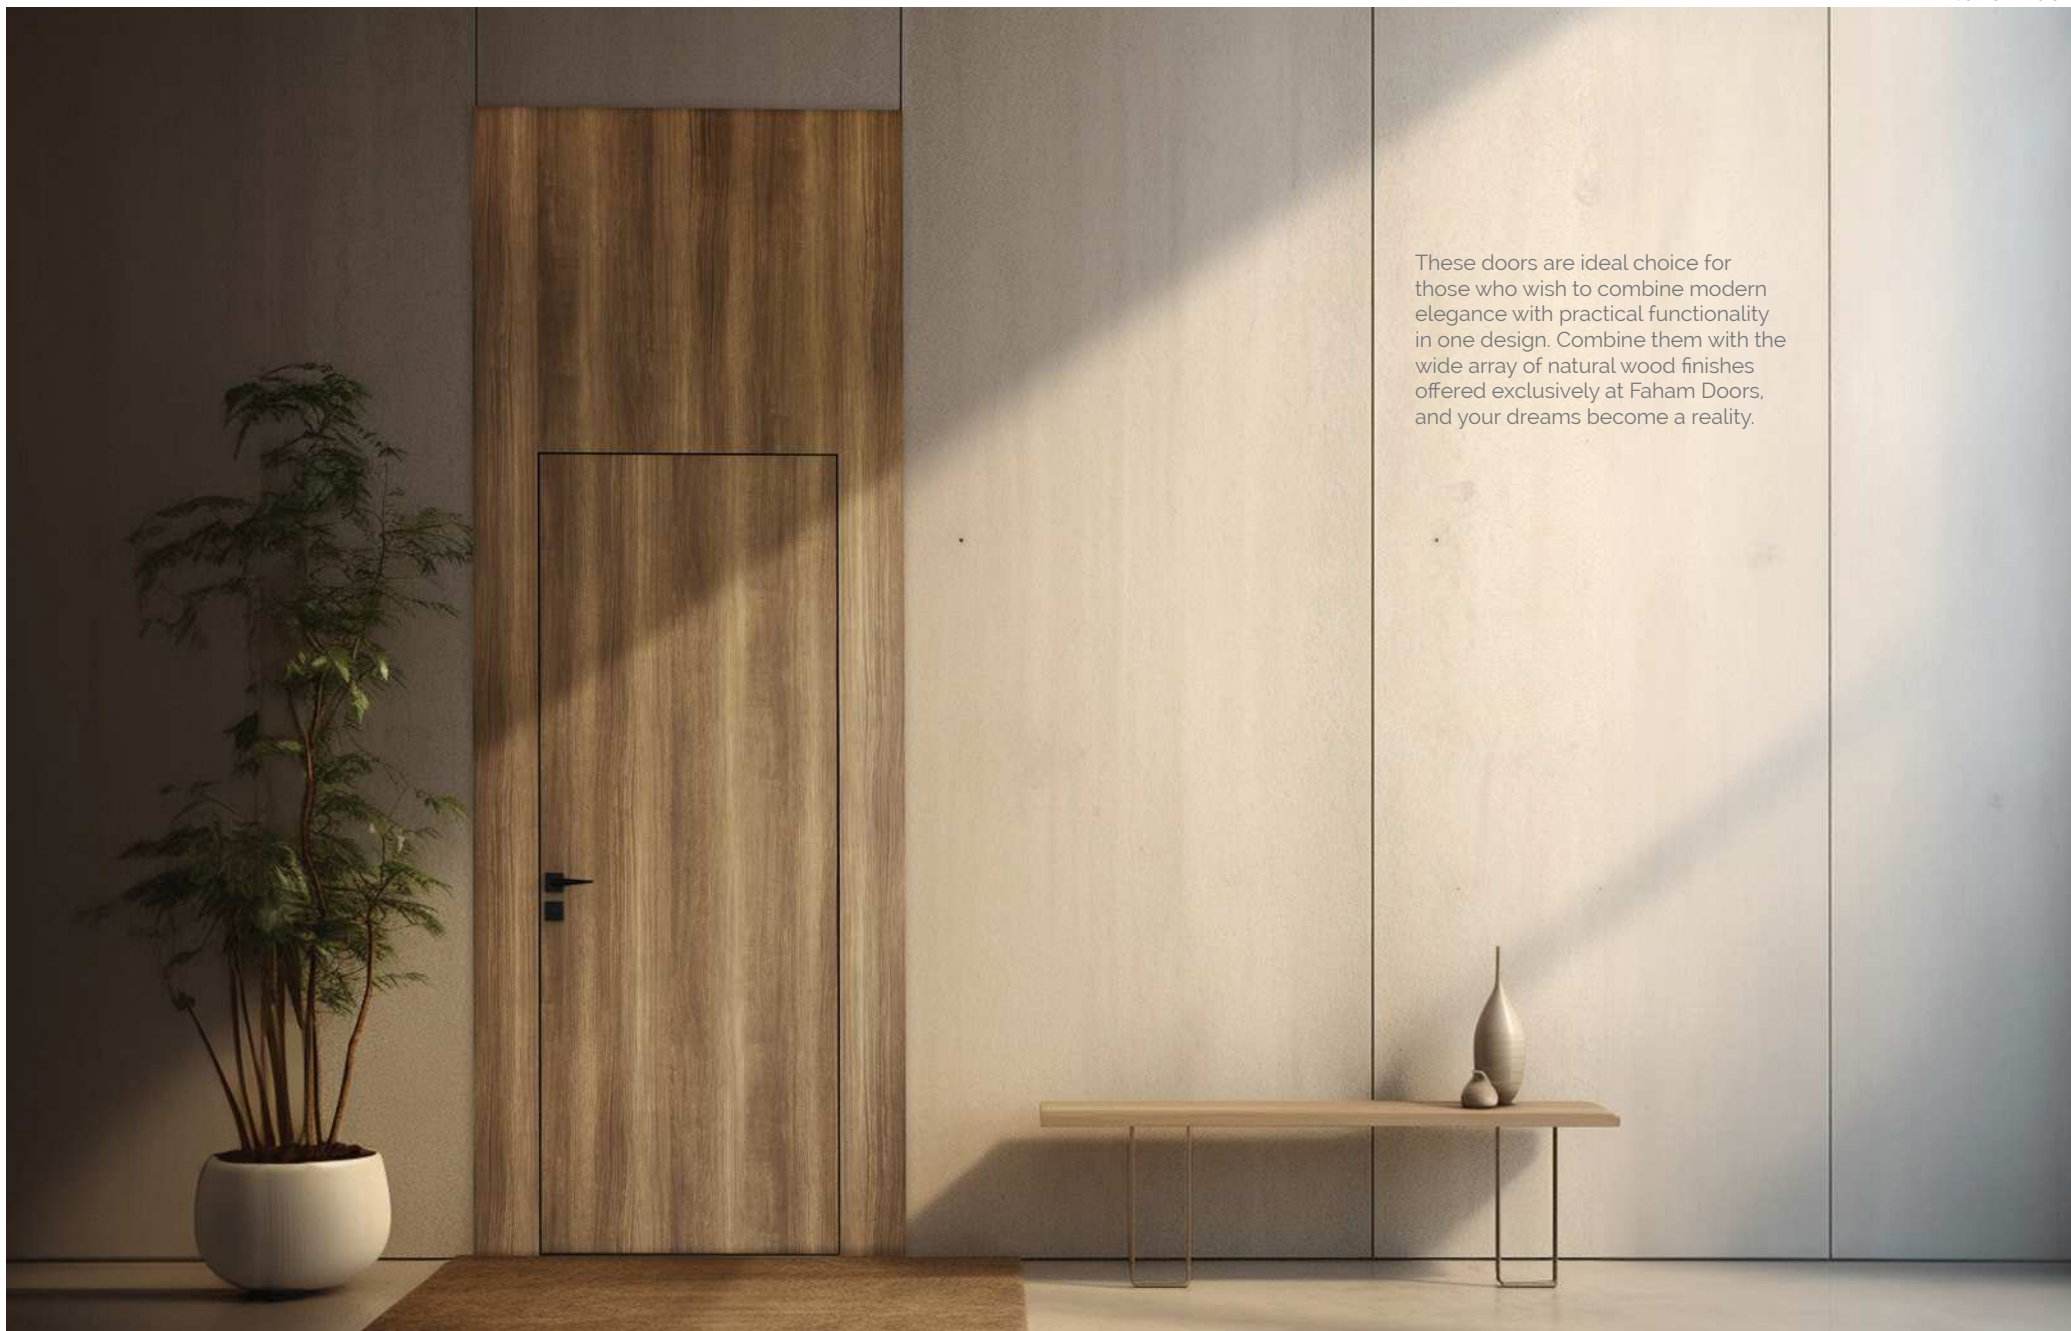

These doors are ideal choice for those who wish to combine modern elegance with practical functionality in one design. Combine them with the wide array of natural wood finishes offered exclusively at Faham Doors, and your dreams become a reality.