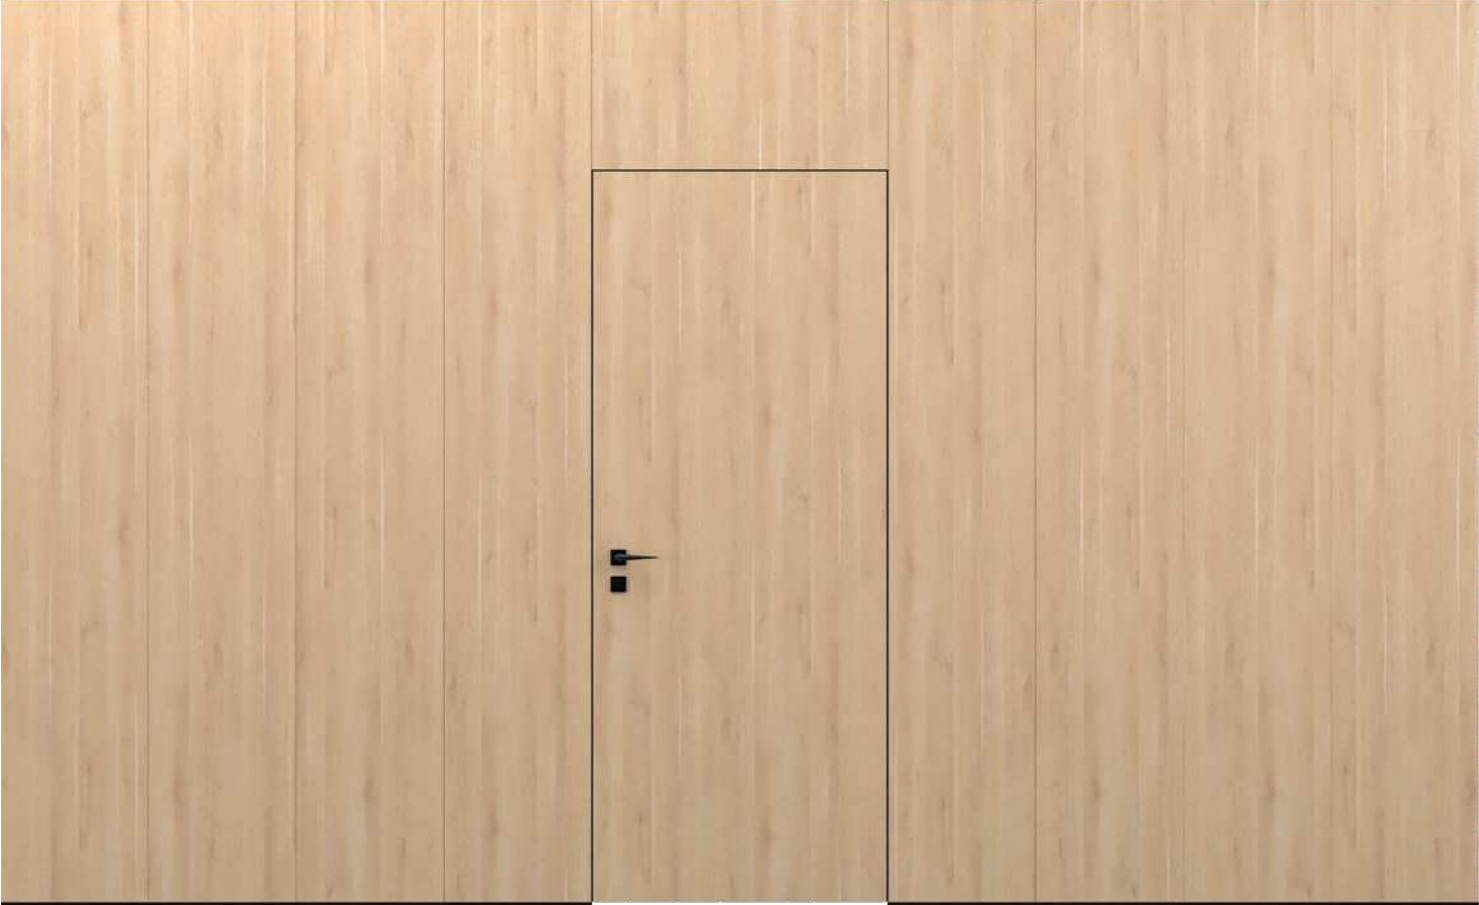

LINEA Interior Doors

Linea Flush

Linea Vertical

Linea M

Linea Wall

Interior Doors **Accessories**

SMART LOCK KX06

- Finger Print
- Password
- ID Card
- Mobile App
- Mechanical Keys